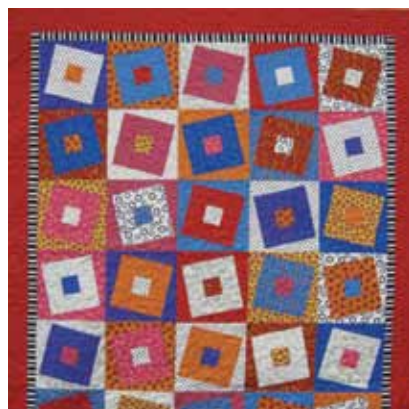

TOPSY TURVY